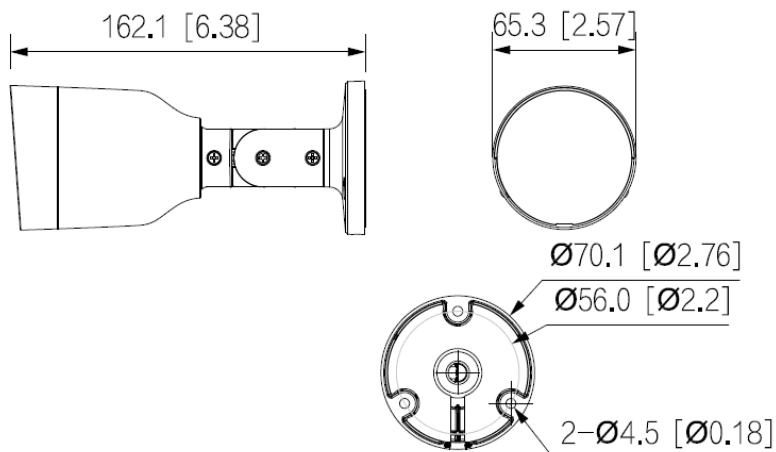

B528 PRO

5 MP IR Fixed-focal Bullet Network Camera

Accessories

PFA134

PFA130-E

PFA152-E

Installation Method

Dimensions mm (inch)

Technical Specification

Camera

Image Sensor	1/2.7" CMOS
Max. Resolution	2880 (H) × 1620 (V)
ROM	16 MB
RAM	128 MB
Scanning System	Progressive
Electronic Shutter Speed	Auto/Manual 1/3 s–1/100000 s
Min. Illumination	0.03 Lux@F2.0 (Color, 30 IRE) 0.003 Lux@F2.0 (B/W, 30 IRE) 0 Lux (Illuminator on)
S/N Ratio	>56 dB
Illumination Distance	30 m
Illuminator On/Off Control	Auto / Manual
Illuminator Number	1 (IR LED)
Pan/Tilt/Rotation Range	Pan: 0°–360° Tilt: 0°–90° Rotation: 0°–360°

Technical Specification

Lens

Lens Type	Fixed-focal				
Lens Mount	M12				
Focal Length	2.8 mm				
Max. Aperture	F2.0				
Field of View	Horizontal: 106°; Vertical: 56°; Diagonal: 125°				
Iris Control	Fixed				
Close Focus Distance	0,8 m				
DORI Distance	Lens	Detect	Observe	Recognize	Identify
		56,0 m	22,4 m	11,2 m	5,6 m

Environment

Operating Temperature	-40°C to +60°C
Operating Humidity	≤95%
Storage Temperature	-40 °C to +60 °C
Protection	IP67

Structure

Casing Material	Metal
Product Dimensions	162.1 mm × Φ70.1 mm
Net Weight	0,32 kg
Gross Weight	0,45 kg