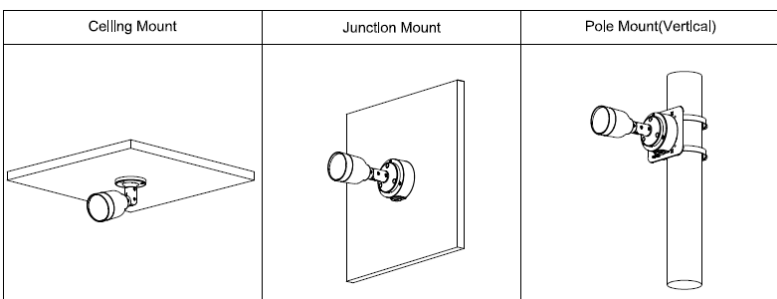

B528 PRO

5 MP IR Fixed-focal Bullet Network Camera

Accessories

PFA134

PFA130-E

PFA152-E

Installation Method

Dimensions mm (inch)

Technical Specification

Camera

Image Sensor	1/2.7" CMOS
Max. Resolution	2880 (H) × 1620 (V)
ROM	16 MB
RAM	128 MB
Scanning System	Progressive
Electronic Shutter Speed	Auto/Manual 1/3 s–1/100000 s
Min. Illumination	0.03 Lux@F2.0 (Color, 30 IRE) 0.003 Lux@F2.0 (B/W, 30 IRE) 0 Lux (Illuminator on)
S/N Ratio	>56 dB
Illumination Distance	30 m
Illuminator On/Off Control	Auto / Manual
Illuminator Number	1 (IR LED)
Pan/Tilt/Rotation Range	Pan: 0°–360° Tilt: 0°–90° Rotation: 0°–360°